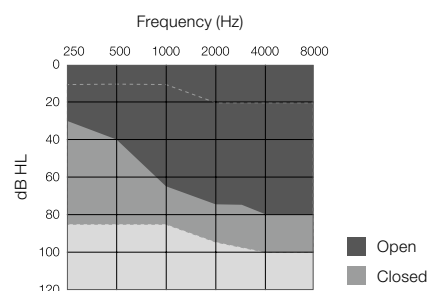

*Available in UPS577M-DLW

Fitting range

ReSound Up Smart is compatible with iPhone 6s Plus, iPhone 6s, iPhone 6 Plus, iPhone 6, iPhone 5s, iPhone 5c, iPhone 5, iPad Pro, iPad Air 2, iPad Air, iPad (4th generation), iPad mini 4, iPad mini 3, iPad mini 2, iPad mini and iPod touch (5th generation) using iOS 7.X or later. Apple, the Apple logo, iPhone, iPad, iPad Air, iPad mini and iPod touch are trademarks of Apple Inc., registered in the U.S. and other countries.

ReSound

rediscover hearing

○ Standard
● Advanced
● Ultimate