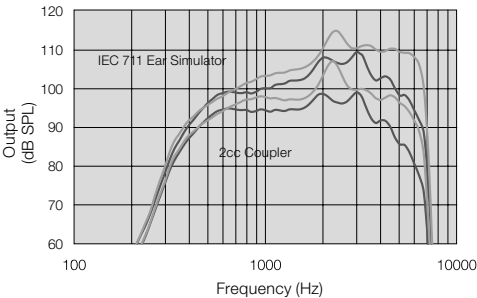

Data in accordance with IEC 60118-0, IEC 60118-7; Supply Voltage 1.3 V.

Maximum Output (OSPL 90)

Maximum Output (OSPL 90)

Full-On and Reference Test Gain

Full-On and Reference Test Gain

Telecoil response  
Input level 10 mA/m