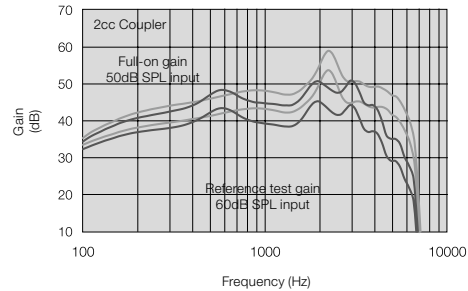

Data in accordance with IEC 60118-0, IEC 60118-7; Supply Voltage 1.3 V.

Maximum Output (OSPL 90)

Maximum Output (OSPL 90)

Full-On and Reference Test Gain

Full-On and Reference Test Gain

Telecoil response  
Input level 10 mA/m

■ Open  
■ Closed

**Basic settings:**

Full-on Gain, Reference Test Gain  
MPO = Maximum Peak Output  
Maximum Band Width

Patents pending

All specifications are subject to change without notice

400310000-GB-15.09-Rev.D