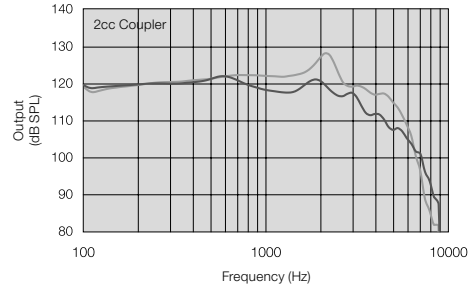

Maximum Output (OSPL 90)