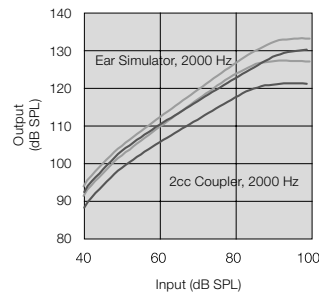

Data in accordance with IEC 60118-0, IEC 60118-7; Supply Voltage 1.3 V.

Maximum Output (OSPL 90)

Maximum Output (OSPL 90)

Full-On and Reference Test Gain

Full-On and Reference Test Gain

Telecoil response  
Input level 10 mA/m

Input/Output Response

Measured according to IEC 60 118-0 1983, amendment 1994; at 1.3 V, impedance 6.2 ohms and 23°C on O.E.S. according to IEC711 1981, resp on 2cc according to IEC60118-7 2nd edition 2005 (DIN average calculated at 500 Hz, 1000 Hz and 2000 Hz; HFA average calculated at 1000 Hz, 1600 Hz and 2500 Hz; 0 dB SPL sound pressure equals 20µPa). All measurements without DSP features activated unless indicated otherwise.

■ Open  
■ Closed

**Basic settings:**

Full-on Gain, Reference Test Gain  
MPO = Maximum Peak Output  
Maximum Band Width

Patents pending

All specifications are subject to change without notice

400310000-GB-15.09-Rev.D