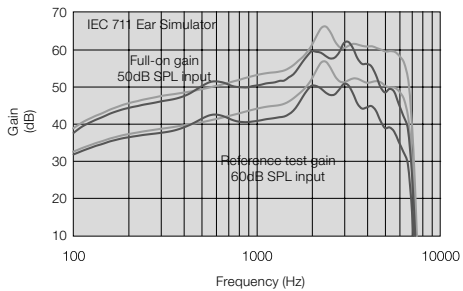

Data in accordance with IEC 60118-0, IEC 60118-7; Supply Voltage 1.3 V.

Maximum Output (OSPL 90)

Maximum Output (OSPL 90)

Full-On and Reference Test Gain

Full-On and Reference Test Gain

Telecoil response  
Input level 10 mA/m

Input/Output Response

Measured according to IEC 60 118-0 1983, amendment 1994; at 1.3 V, impedance 6.2 ohms and 23°C on O.E.S. according to IEC711 1981, resp on 2cc according to IEC60118-7 2nd edition 2005 (DIN average calculated at 500 Hz, 1000 Hz and 2000 Hz; HFA average calculated at 1000 Hz, 1600 Hz and 2500 Hz; 0 dB SPL sound pressure equals 20µPa). All measurements without DSP features activated unless indicated otherwise.

■ Open  
■ Closed

**Basic settings:**

Full-on Gain, Reference Test Gain  
MPO = Maximum Peak Output  
Maximum Band Width

Patents pending

All specifications are subject to change without notice

400310000-GB-15.09-Rev.D